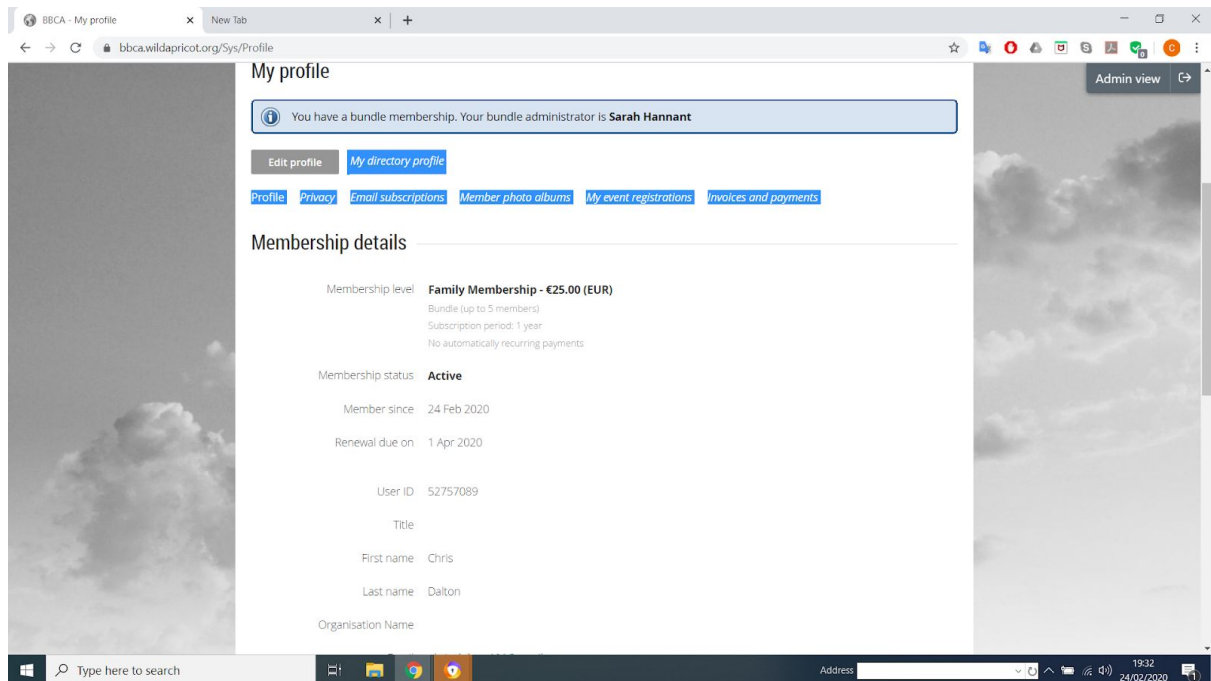

For a New Password - Click on the login button - put in your email and click NEW PASSWORD

A new password will be emailed

ONCE YOU ARE LOGGED IN - you can ask for a new password - or edit your profile details