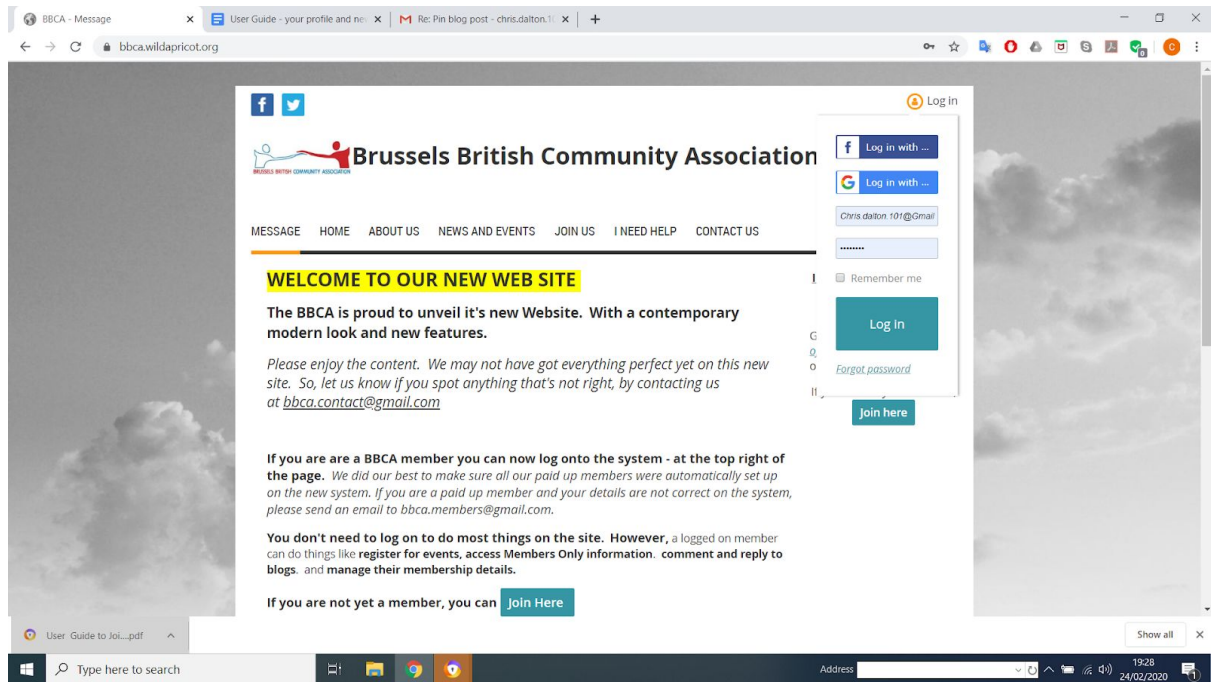

For a New Password - Click on the login button - put in your email and click NEW PASSWORD

A new password will be emailed

ONCE YOU ARE LOGGED IN - you can ask for a new password - or edit your profile details