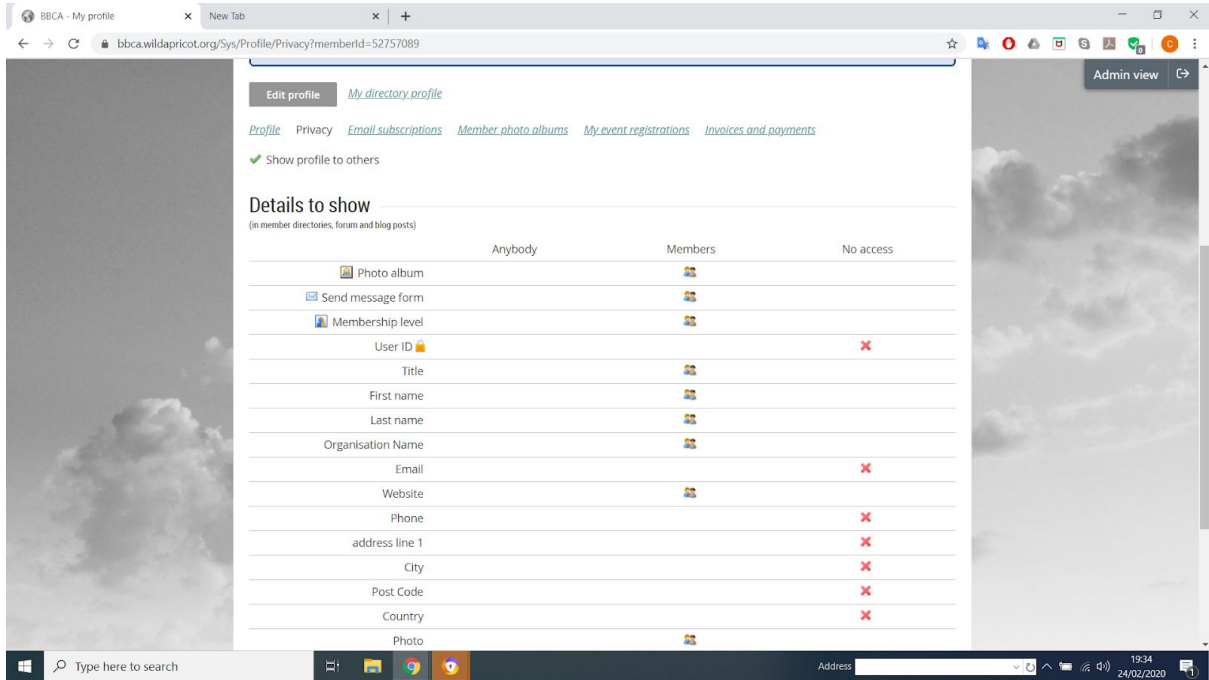

Here you can EDIT YOUR PROFILE -

My directory profile

Privacy - Email subscriptions

Load a photo

Look at your - My event registrations - and - Invoices and payments

For example your data privacy

And your email subscriptions